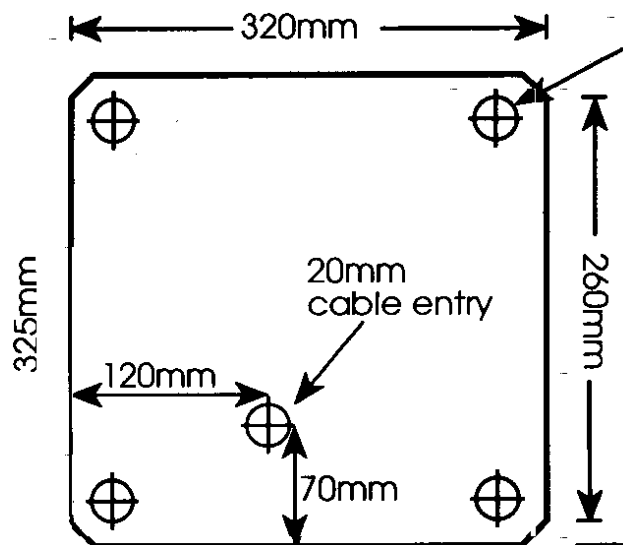

BA101 Hand Dryer Cable Entry Diagram

Height recommendations

Recommended height to bottom of dryer.

| | | |
|---------------------|----------|--------|
| Men's washroom | | 1100mm |
| Ladies' washroom | | 1050mm |
| Children's washroom | 13-17yrs | 1000mm |
| Children's washroom | 10-13yrs | 950mm |
| Children's washroom | 7-10yrs | 900mm |
| Children's washroom | 4-7yrs | 800mm |
| Disabled Person's | | 950mm |